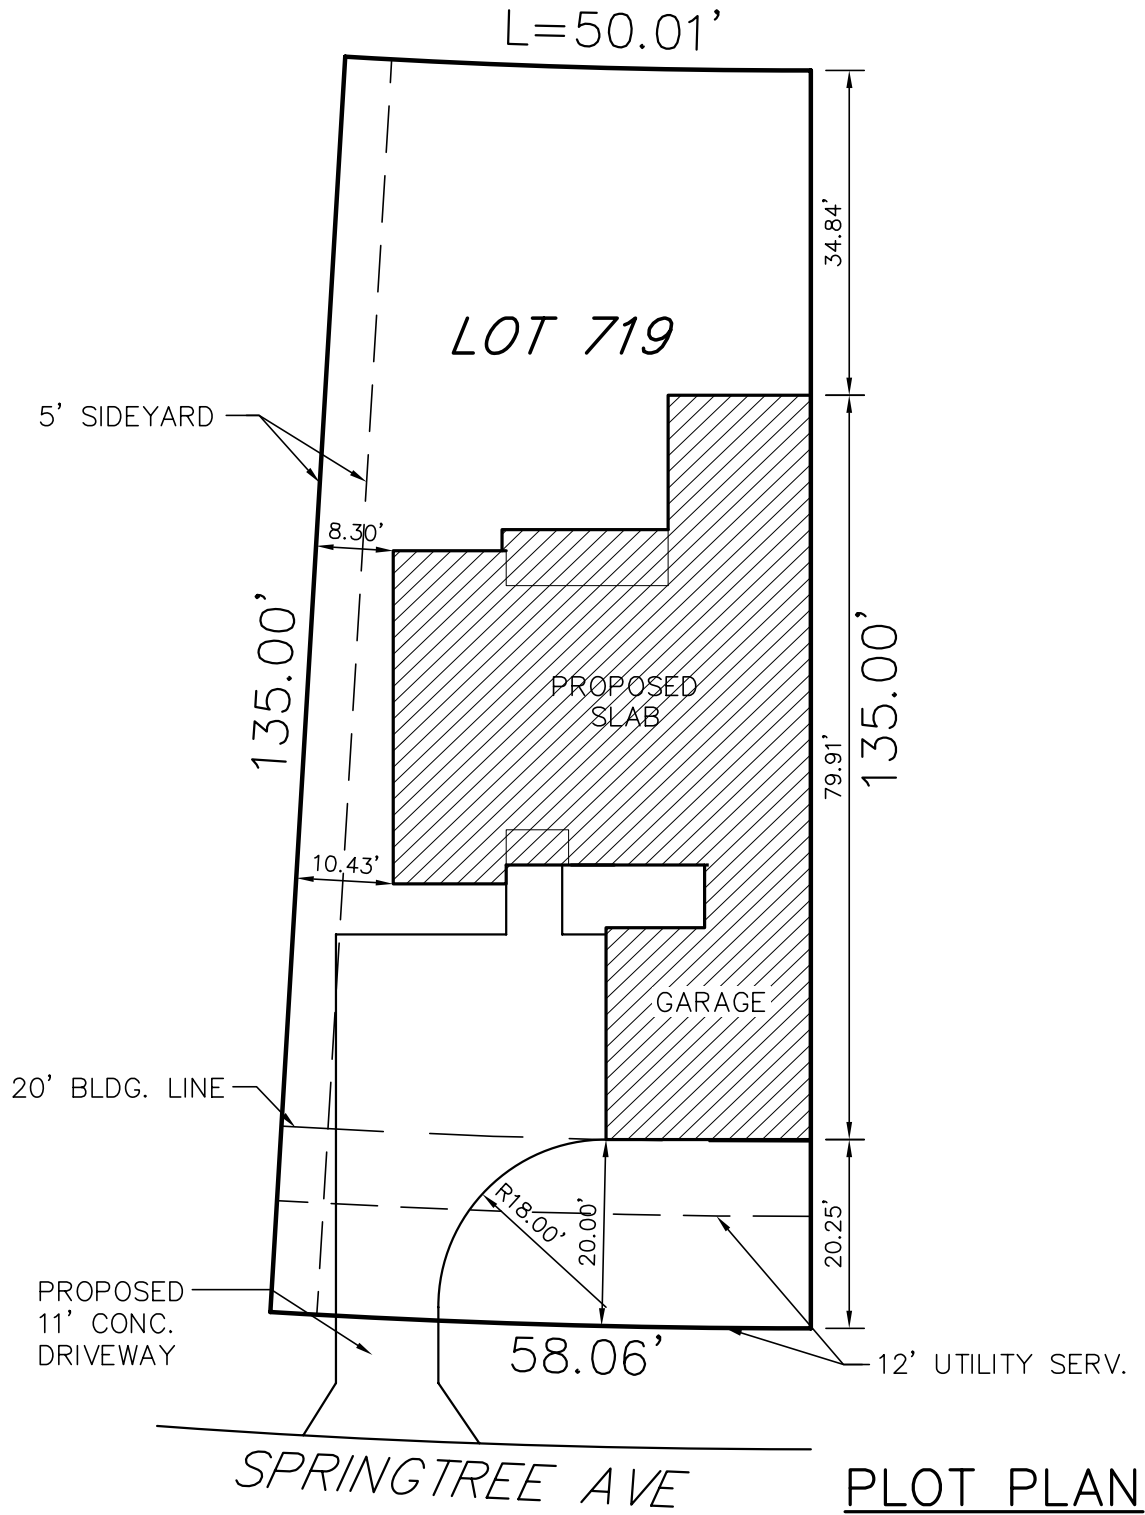

SPRINGLAKE AT
BLUEBONNET HIGHLANDS

PLOT PLAN

SCALE: 1" = 20'-0"